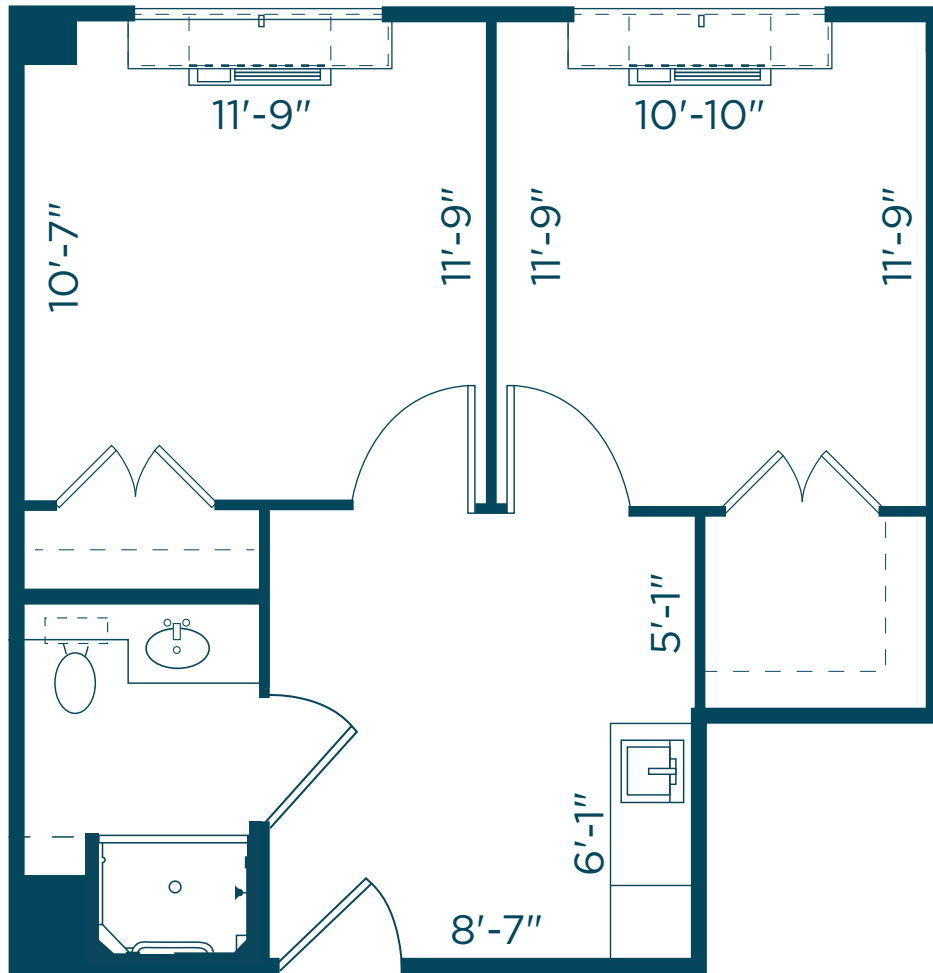

The
BRADFORD
SENIOR LIVING

Two Bedroom

(523 sq.ft.)

*actual dimensions may vary