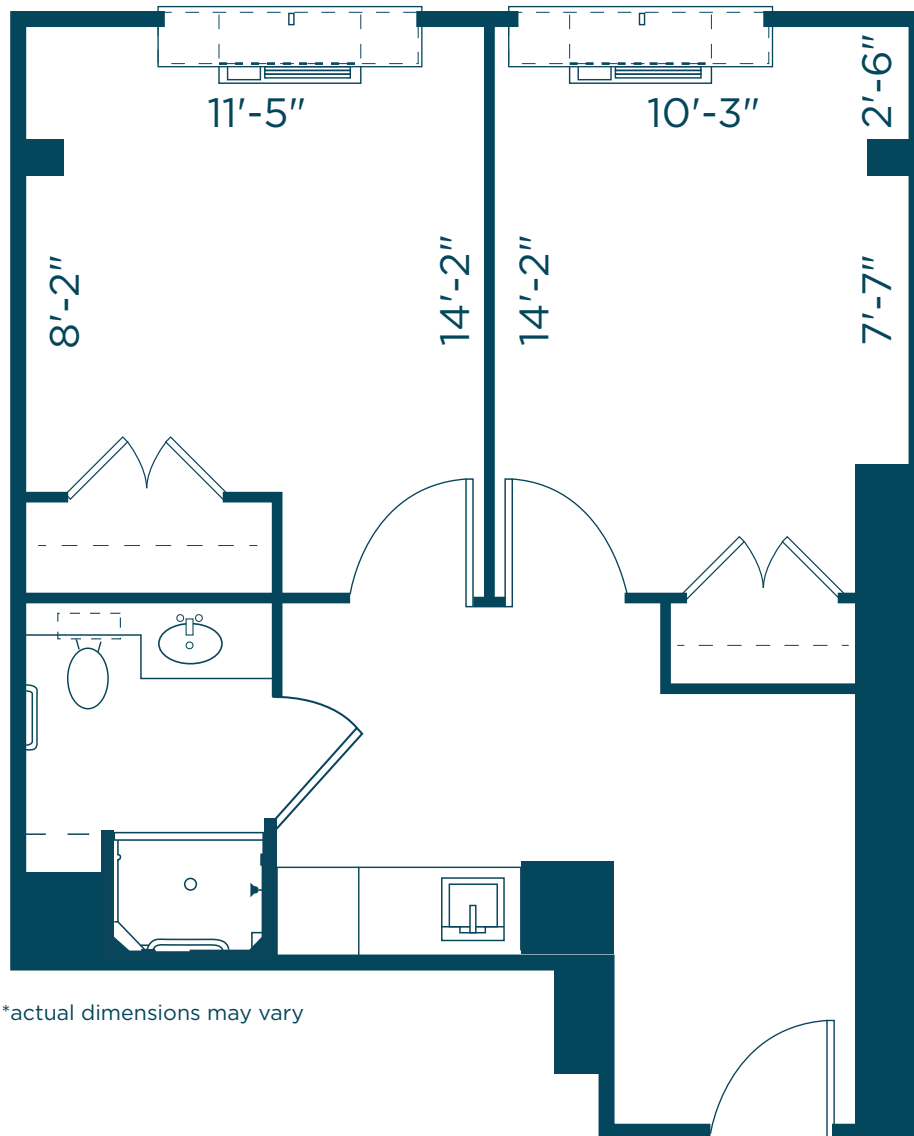

The
BRADFORD
SENIOR LIVING

Two Bedroom

(581 sq.ft.)

*actual dimensions may vary