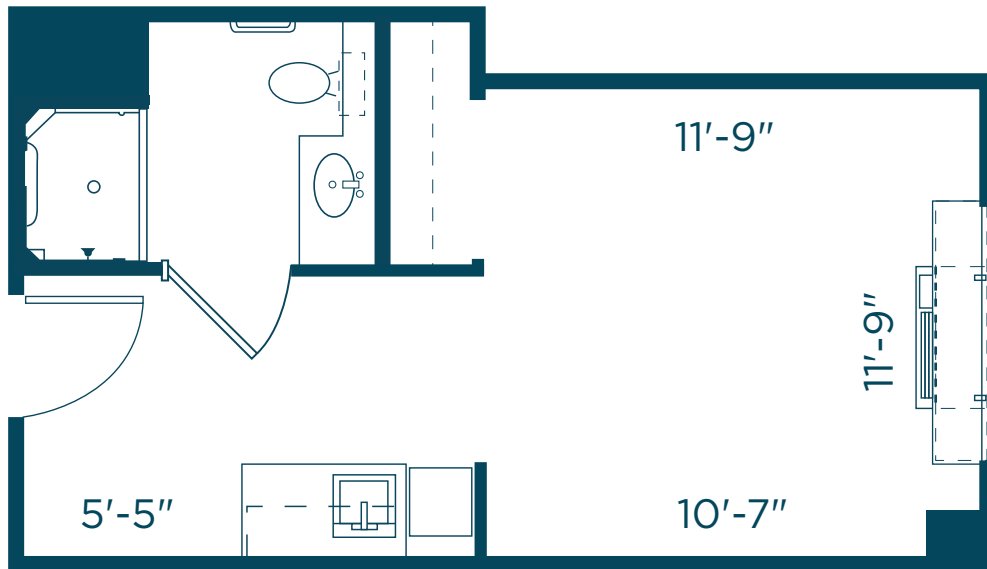

The
BRADFORD
SENIOR LIVING

Studio

(328 sq.ft.)

*actual dimensions may vary