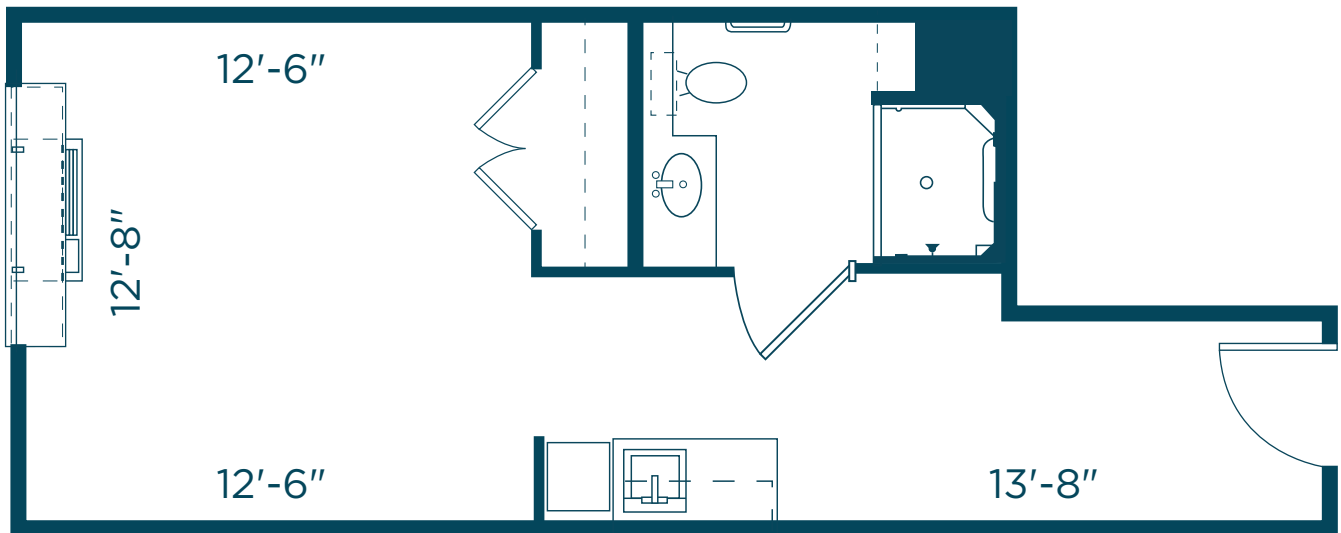

The
BRADFORD
SENIOR LIVING

Studio Deluxe

(367 sq.ft.)

*actual dimensions may vary